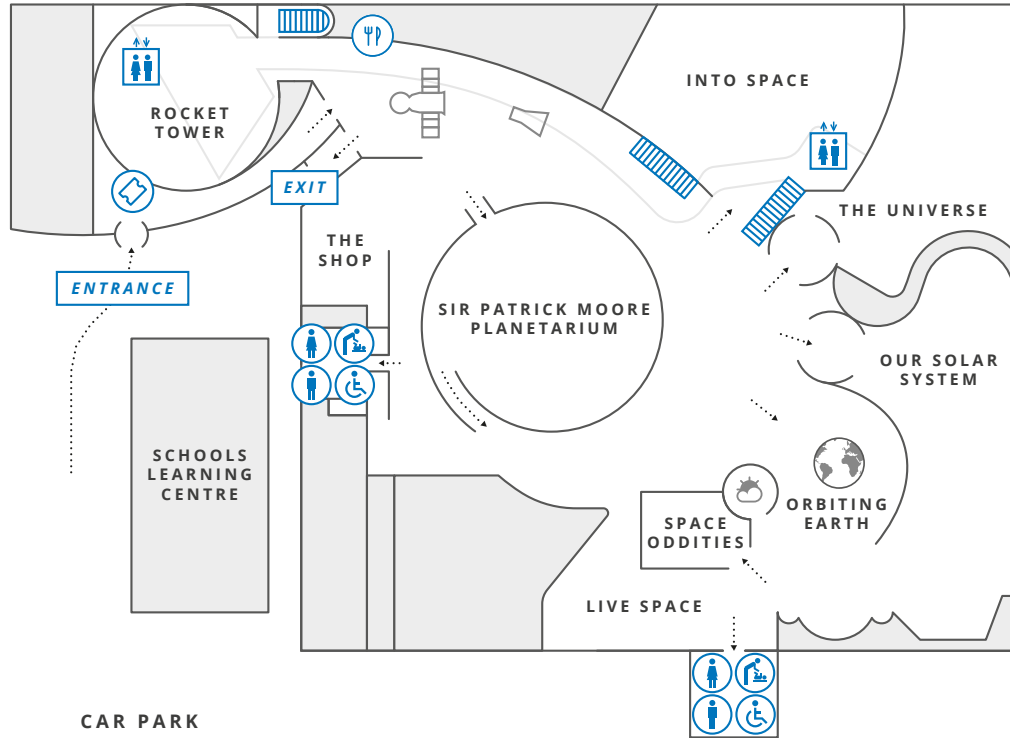

FLOORS 1 - 4 ROCKET TOWER

(Access via walkway
from Into Space)

4TH FLOOR

Destination Moon
1962 - 1975

3RD FLOOR

Leaving Earth
1942 - 1962

2ND FLOOR

Britain's Space Race

1ST FLOOR

New Frontiers

GROUND FLOOR

Boosters Cafe

GROUND FLOOR

KEY

Stairs

Lifts

Tickets

Boosters Cafe

Toilets

Baby Changing Facility

Baby Changing Facility